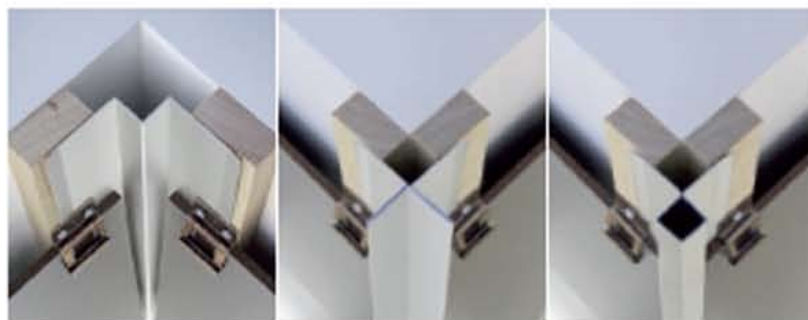

## Max Exterior / Lap Siding Profile

##### Panels:

**Length:** 4,100 mm

**Width:** 250 mm

**Thickness:** 6 mm

##### Obtainable as important accessories:

- Mounting clips with installation instructions
- Vertical backing profiles

Special sizes can be supplied up to a panel width of 650 mm, panel length of 2140, 2800 and 4100 mm, in all Max Exterior and Universal collection decors.