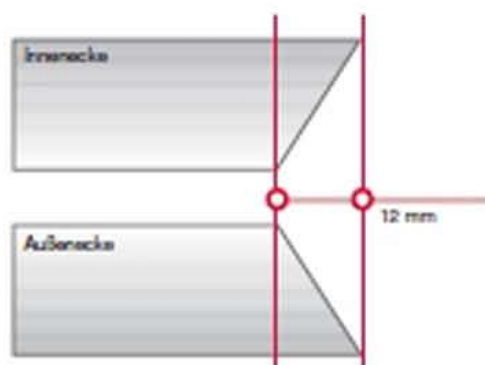

## Max Exterior / Lap Siding Profile

##### Panels:

**Length:** 4,100 mm

**Width:** 250 mm

**Thickness:** 6 mm

##### Obtainable as important accessories:

- Mounting clips with installation instructions
- Vertical backing profiles

Special sizes can be supplied up to a panel width of 650 mm, panel length of 2140, 2800 and 4100 mm, in all Max Exterior and Universal collection decors.