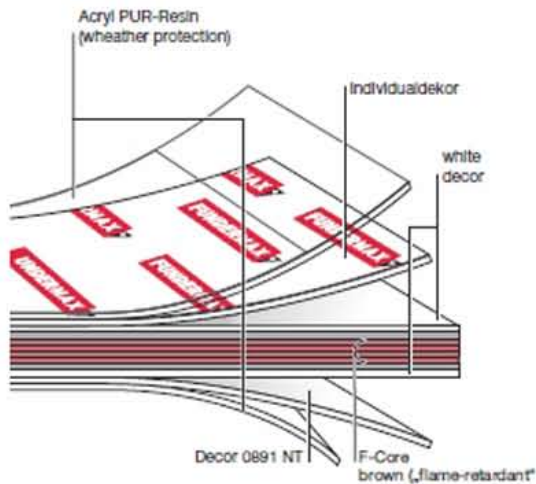

Max Exterior / Individual Decor

Detalles

Possible file formats

File format	File ending
Vector data	
Adobe Illustrator up to version CS3	.ai, Illustrator.eps, Illustrator.pdf
Macromedia Freehand up to version 9	.fh, .eps
Corel Draw pls. export as Illustrator-file	.ai, .eps
Pixeldata	tif, .eps, .psd, no RAW, no JPEG
Data from Layout programmes	
QuarkXPress up to version 6	.qxd
Adobe Indesign up to version 5 (CS3)	.ind, .indd