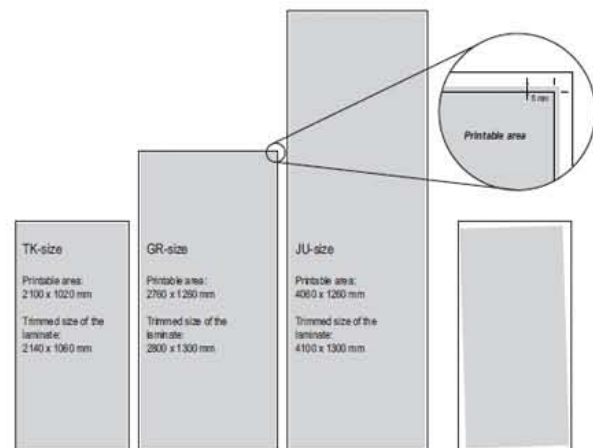

Max Exterior / Individual Decor

Detalles

Possible file formats

File format	File ending
Vector data	
Adobe Illustrator up to version CS3	.ai, Illustrator.eps, Illustrator.pdf
Macromedia Freehand up to version 9	.fh, .eps
Corel Draw pls. export as Illustrator-file	.ai, .eps
Pixeldata	tif, .eps, .psd, no RAW, no JPEG
Data from Layout programmes	
QuarkXPress up to version 6	.qxd
Adobe Indesign up to version 5 (CS3)	.ind, .indd