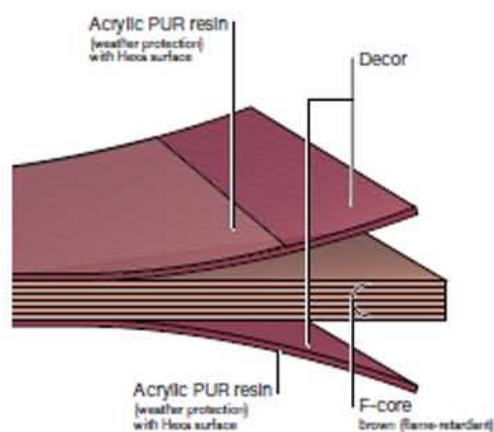

## Max Exterior / Hexa

## Detalles

<b>NH Top:</b>	NH (Hexa NT surface)
<b>NH Bottom:</b>	NT
<b>panel core:</b>	brown core (F-Quality)
<b>NH skid-resistance:</b>	R 10 as defined by DIN 51130
<b>format:</b>	XL = 4100 x 1850 mm
<b>thickness:</b>	6 - 20 mm (depending on structural requirements)
<b>decors:</b>	Uni-, Creative- and Wooddecors of our Max Exterior Collection as well as the Authentic-Series.